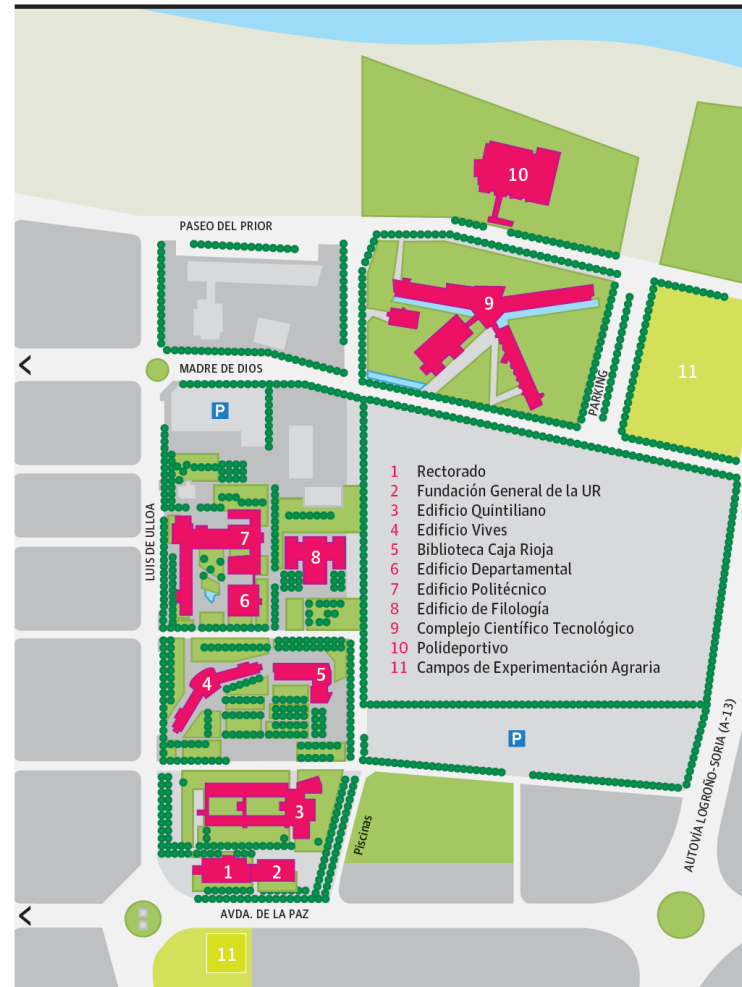

Where to eat at the university:

(3) Quintiliano building canteen (C. Piscinas, 26004 Logroño, La Rioja)

Warning: The dining room in the Quintilian Building, while large, has limited space but there are other restaurants serving inexpensive meals within walking distance of the university campus. Here is a list of places (see https://bbbrestartantes.es/Logro%C3%B1o/Universidad_de_La_Rioja/):

- Bar del Pacifico (C. Beatos Mena y Navarrete, 18)
- Café bar D & T (Avda. de La Paz, 39)
- Bar CARVI (C. La Cigüeña)
- Cervecería Frankfurt (C. Luis de Ulloa, 19)
- Bar Mauleon (plaza Fermín Gurbindo, 2)
- Bar San Mateo Café (Avda. de La Paz, 82)
- Cafetería Avenida (Avda. de La Paz, 55)
- London Café (Avda. de La Paz, 91)
- Cafetería Pista de hielo Polideportivo Lobete (C. Albia de Castro, 4)
- Bar-cafetería Top (C. San Millán, 4)

(7) Meeting point for bus to Medieval Briones and Vivanco Wine Museum (WEDNESDAY, JUNE 29, 16:00) → C. Luis de Ulloa, 4, 26004 Logroño, La Rioja (Main door of the Engineering building. Officially named Higher Technical School of Industrial Engineering)

Map

Walking route from conference venue to meeting point for the guided tour

Campus map

Wifi

The wifi service password will be provided onsite upon registration