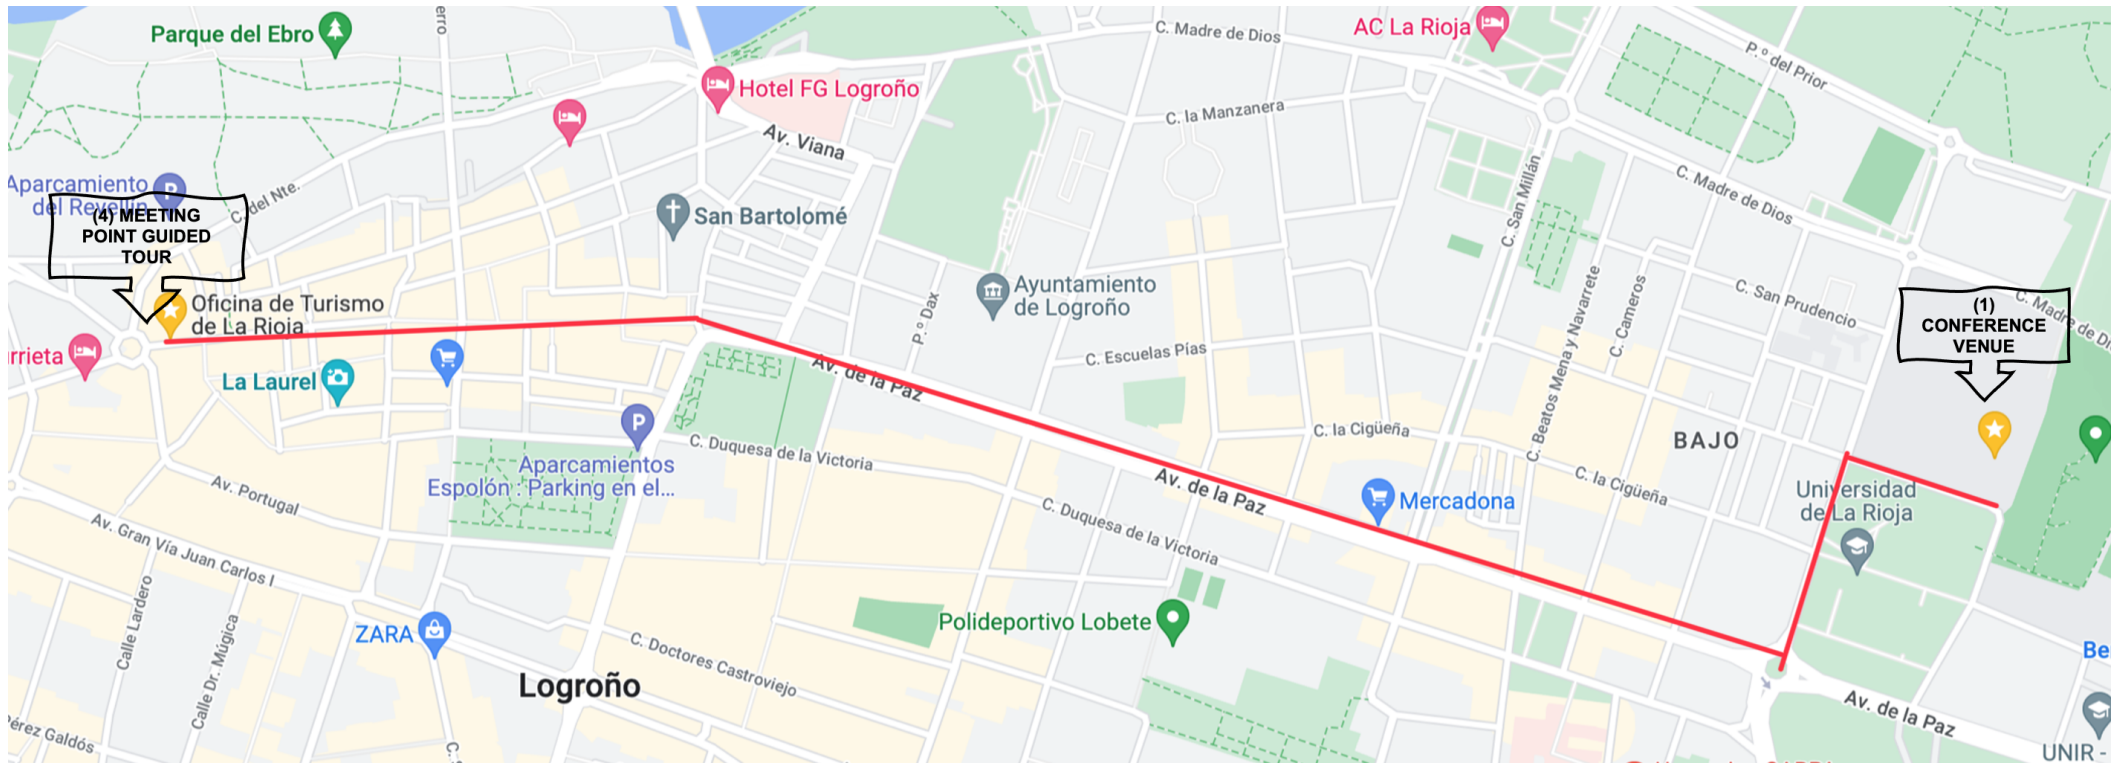

Walking route from conference venue to meeting point for the guided tour